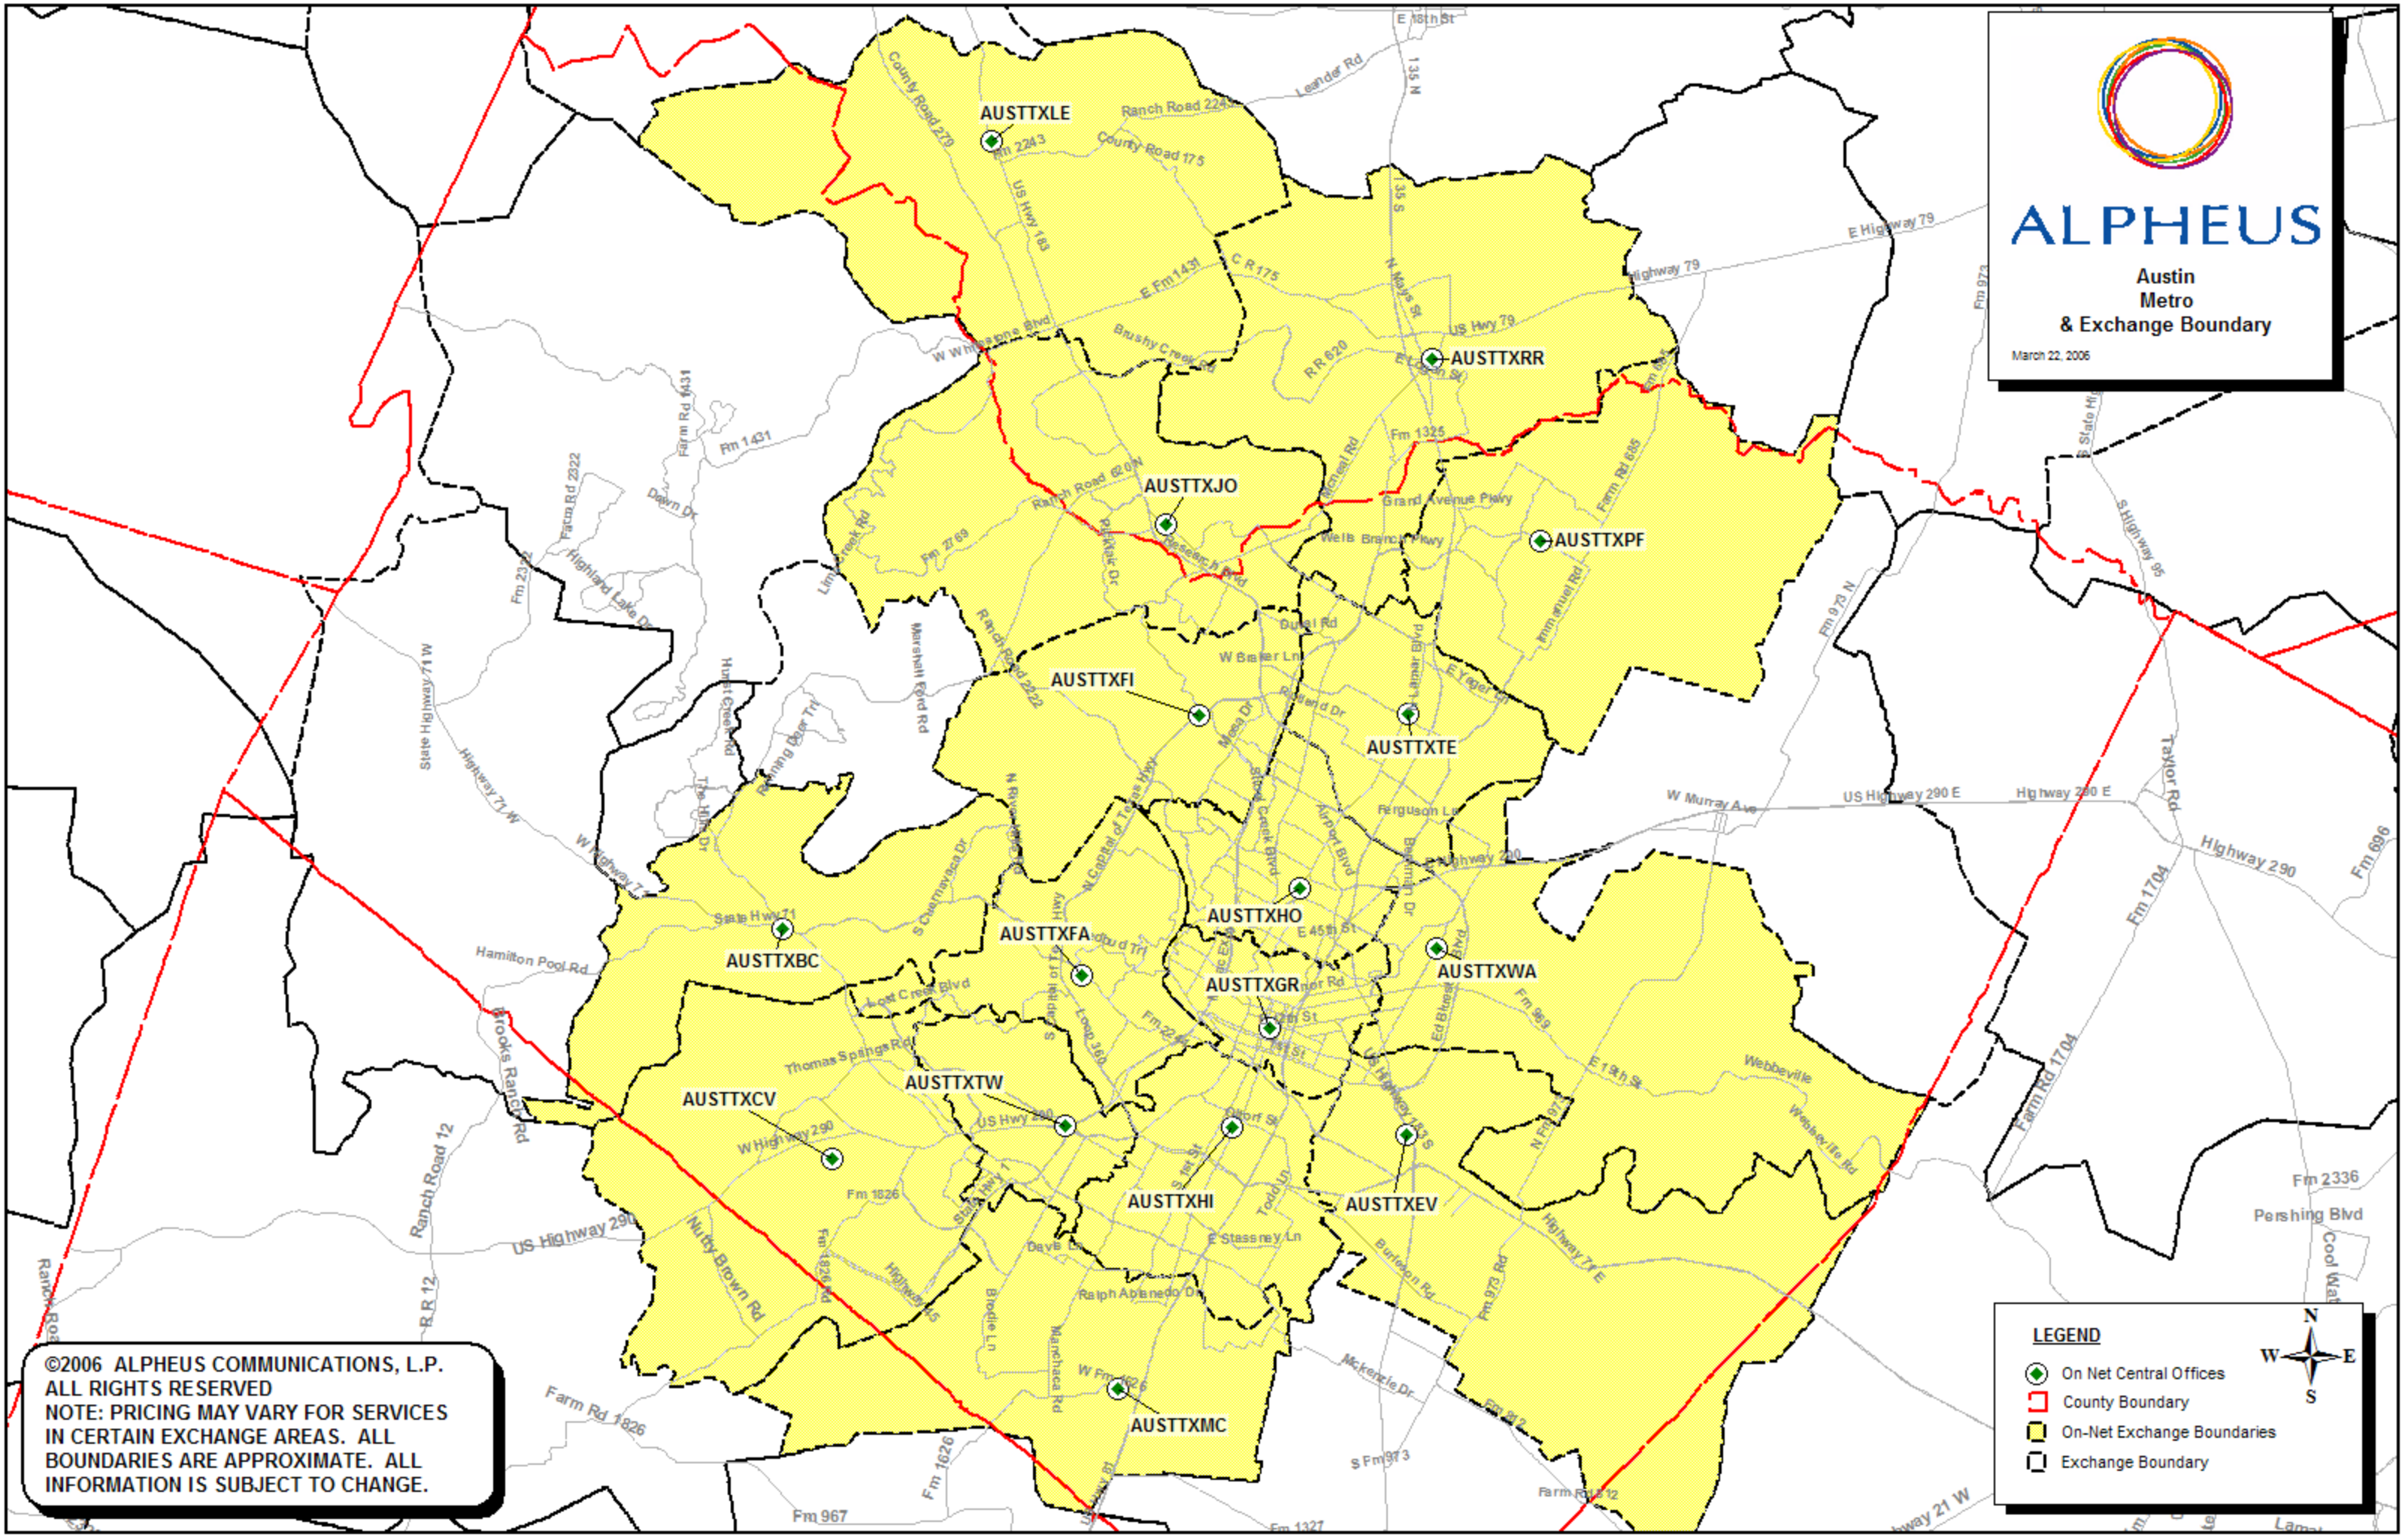

ALPHEUS

Austin
Metro
& Exchange Boundary

March 22, 2006

©2006 ALPHEUS COMMUNICATIONS, L.P.
ALL RIGHTS RESERVED
NOTE: PRICING MAY VARY FOR SERVICES
IN CERTAIN EXCHANGE AREAS. ALL
BOUNDARIES ARE APPROXIMATE. ALL
INFORMATION IS SUBJECT TO CHANGE.

LEGEND

- On Net Central Offices
- County Boundary
- On-Net Exchange Boundaries
- Exchange Boundary